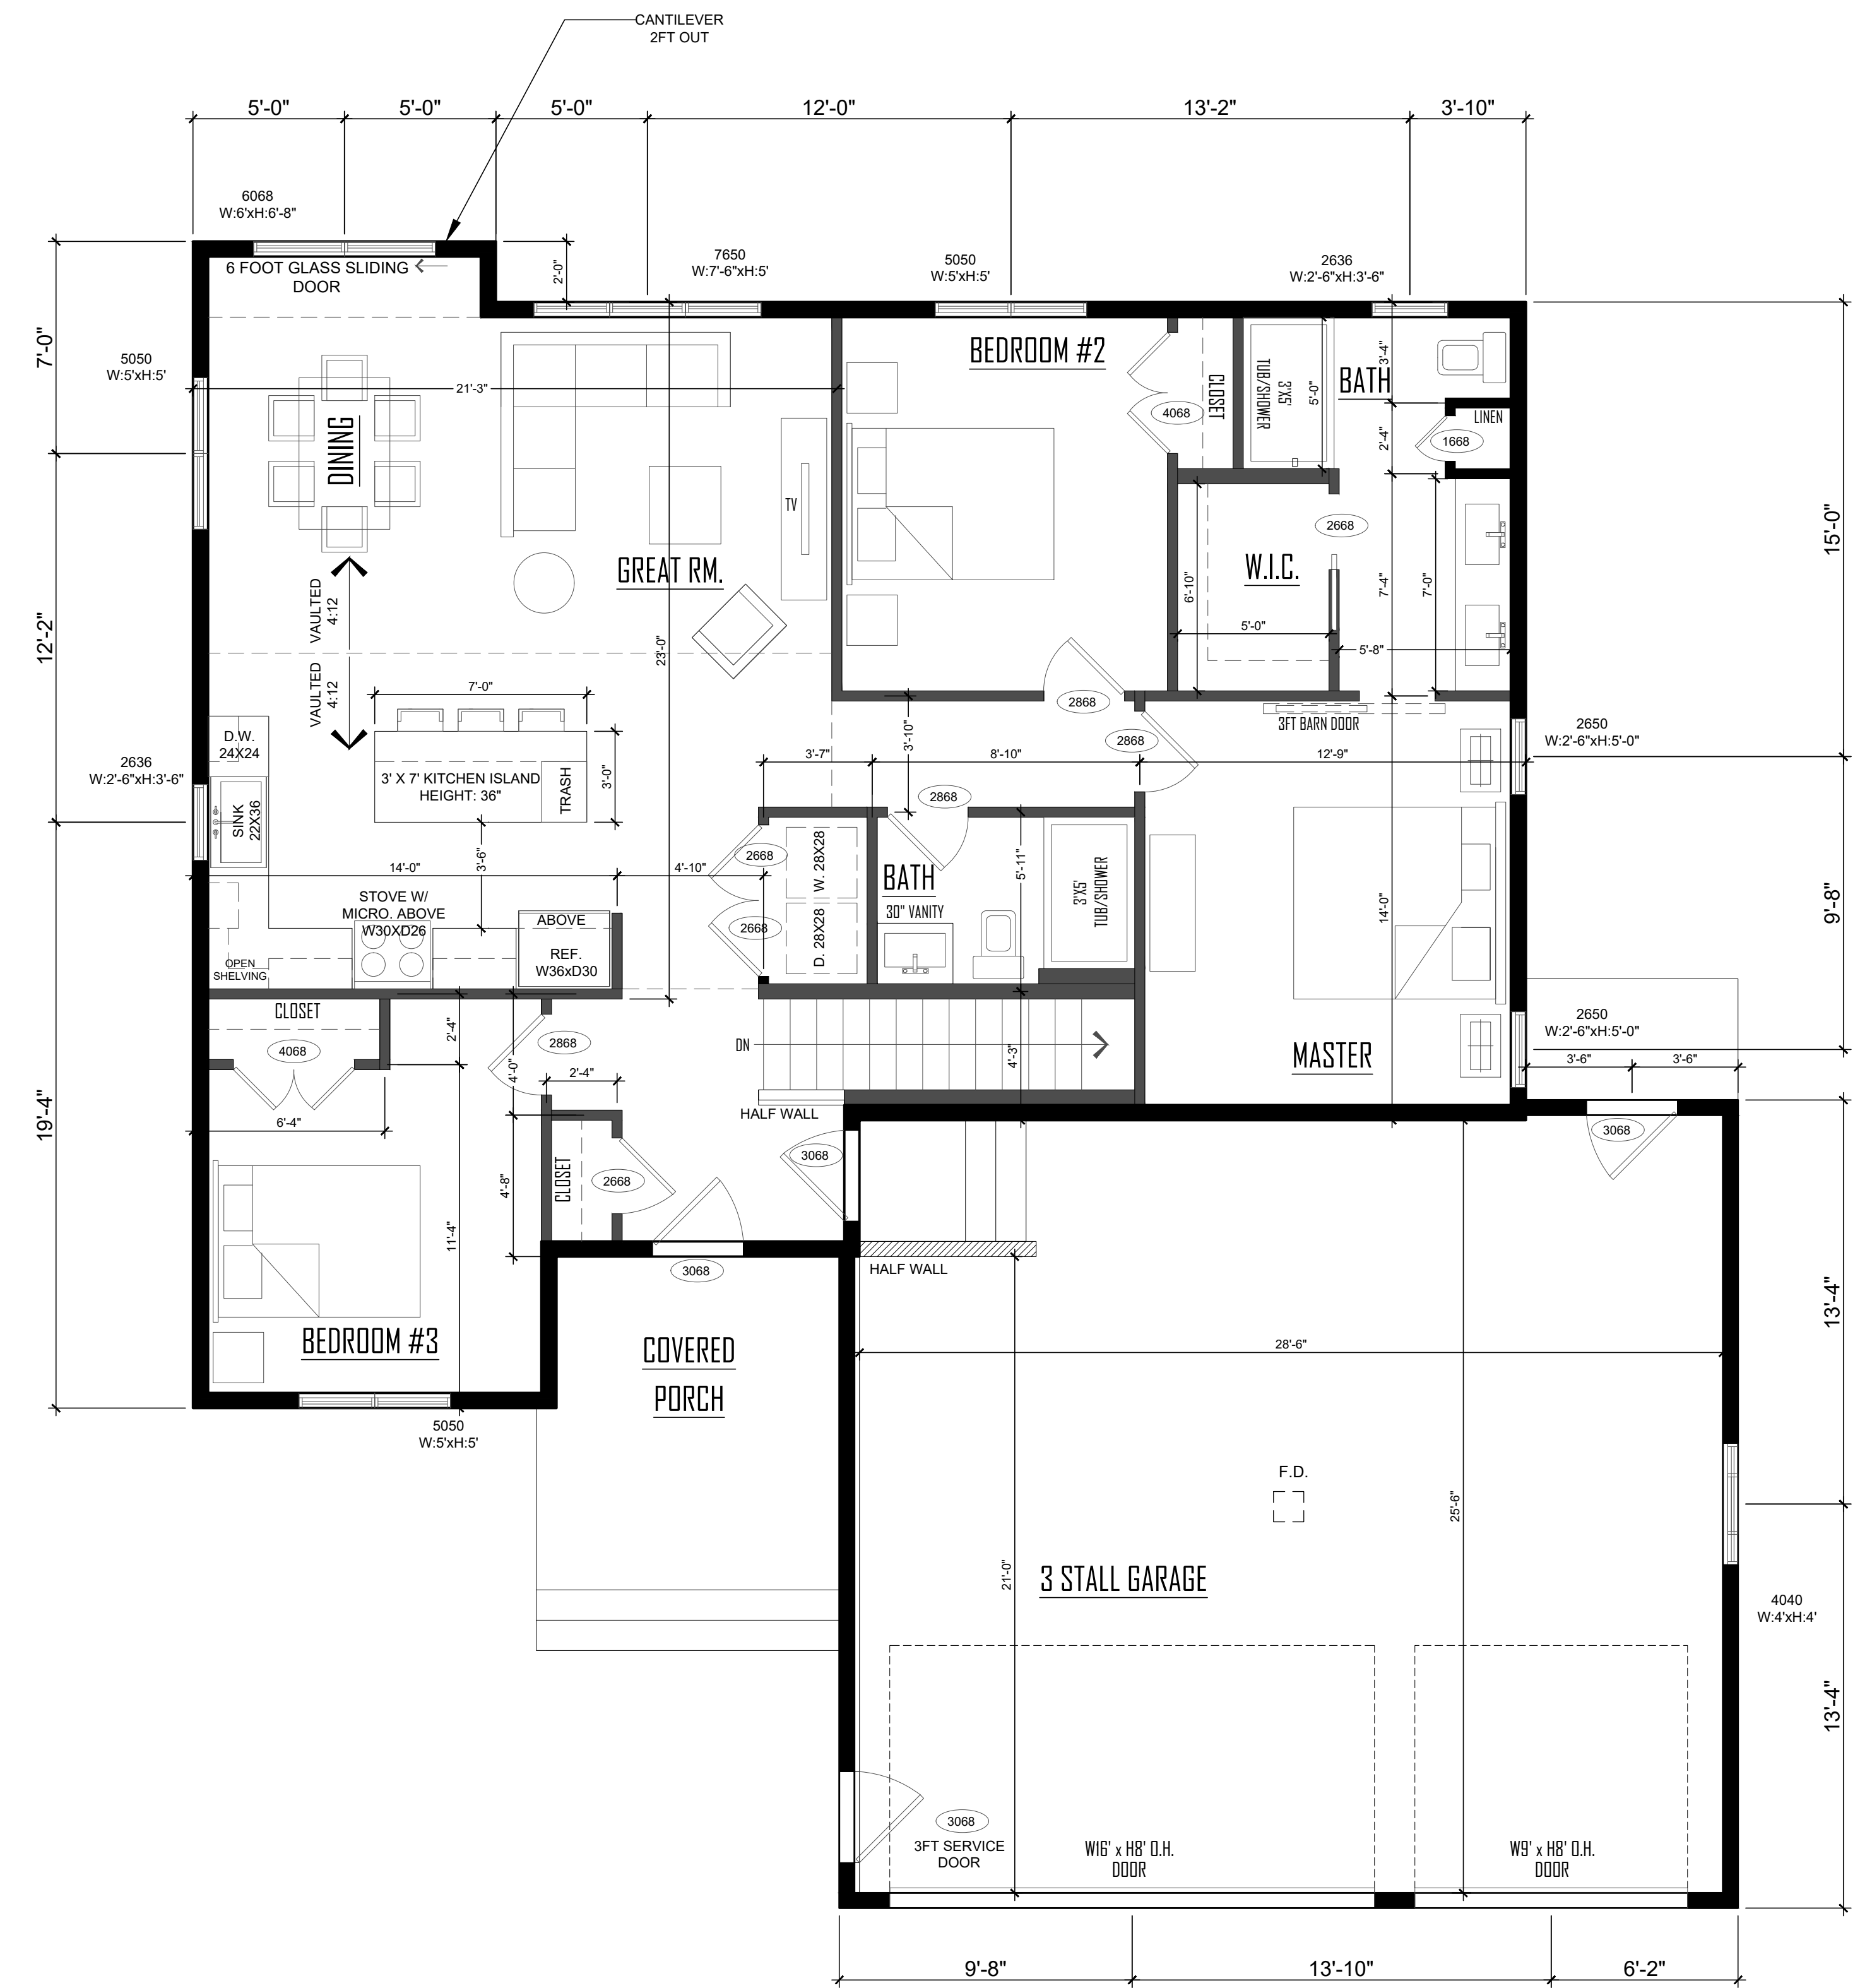

LOWER FLOOR: 1,347 SF

PAPER SIZE: 24"X36"
SCALE: 1/4" = 1'-0"

MAIN FLOOR: 1,367 SF

GARAGE: 773 SF
PAPER SIZE: 24"X36"
SCALE: 1/4" = 1'-0"

531 W Villard
Dickinson, ND 58601
701-483-8448
Chad Glasser
701.290.2332
www.venturehomesnd.com